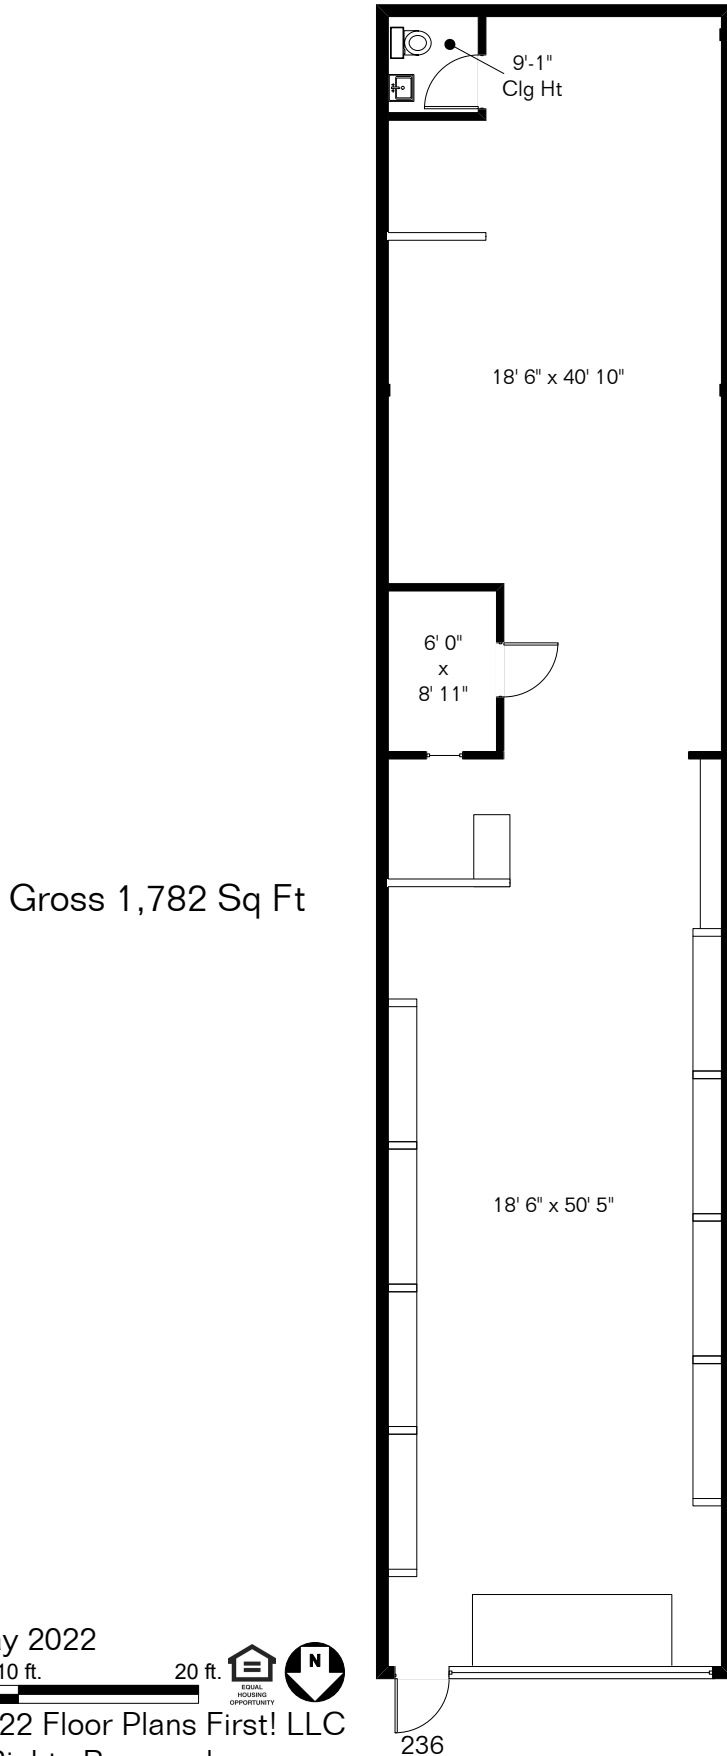

The square footages and room size information are deemed to be reliable but are not guaranteed and should be independently verified. This drawing is for marketing purposes only.

*All ceiling heights are 8'-10" unless noted otherwise

236 W Fry Blvd

Site Visit May 2022

0 ft. 6 ft. 10 ft. 20 ft.

Copyright 2022 Floor Plans First! LLC
All Rights Reserved.

Floor Plans *First!* LLC
See the Floor Plan First™

FloorPlansFirst.com™
(520) 881-1500